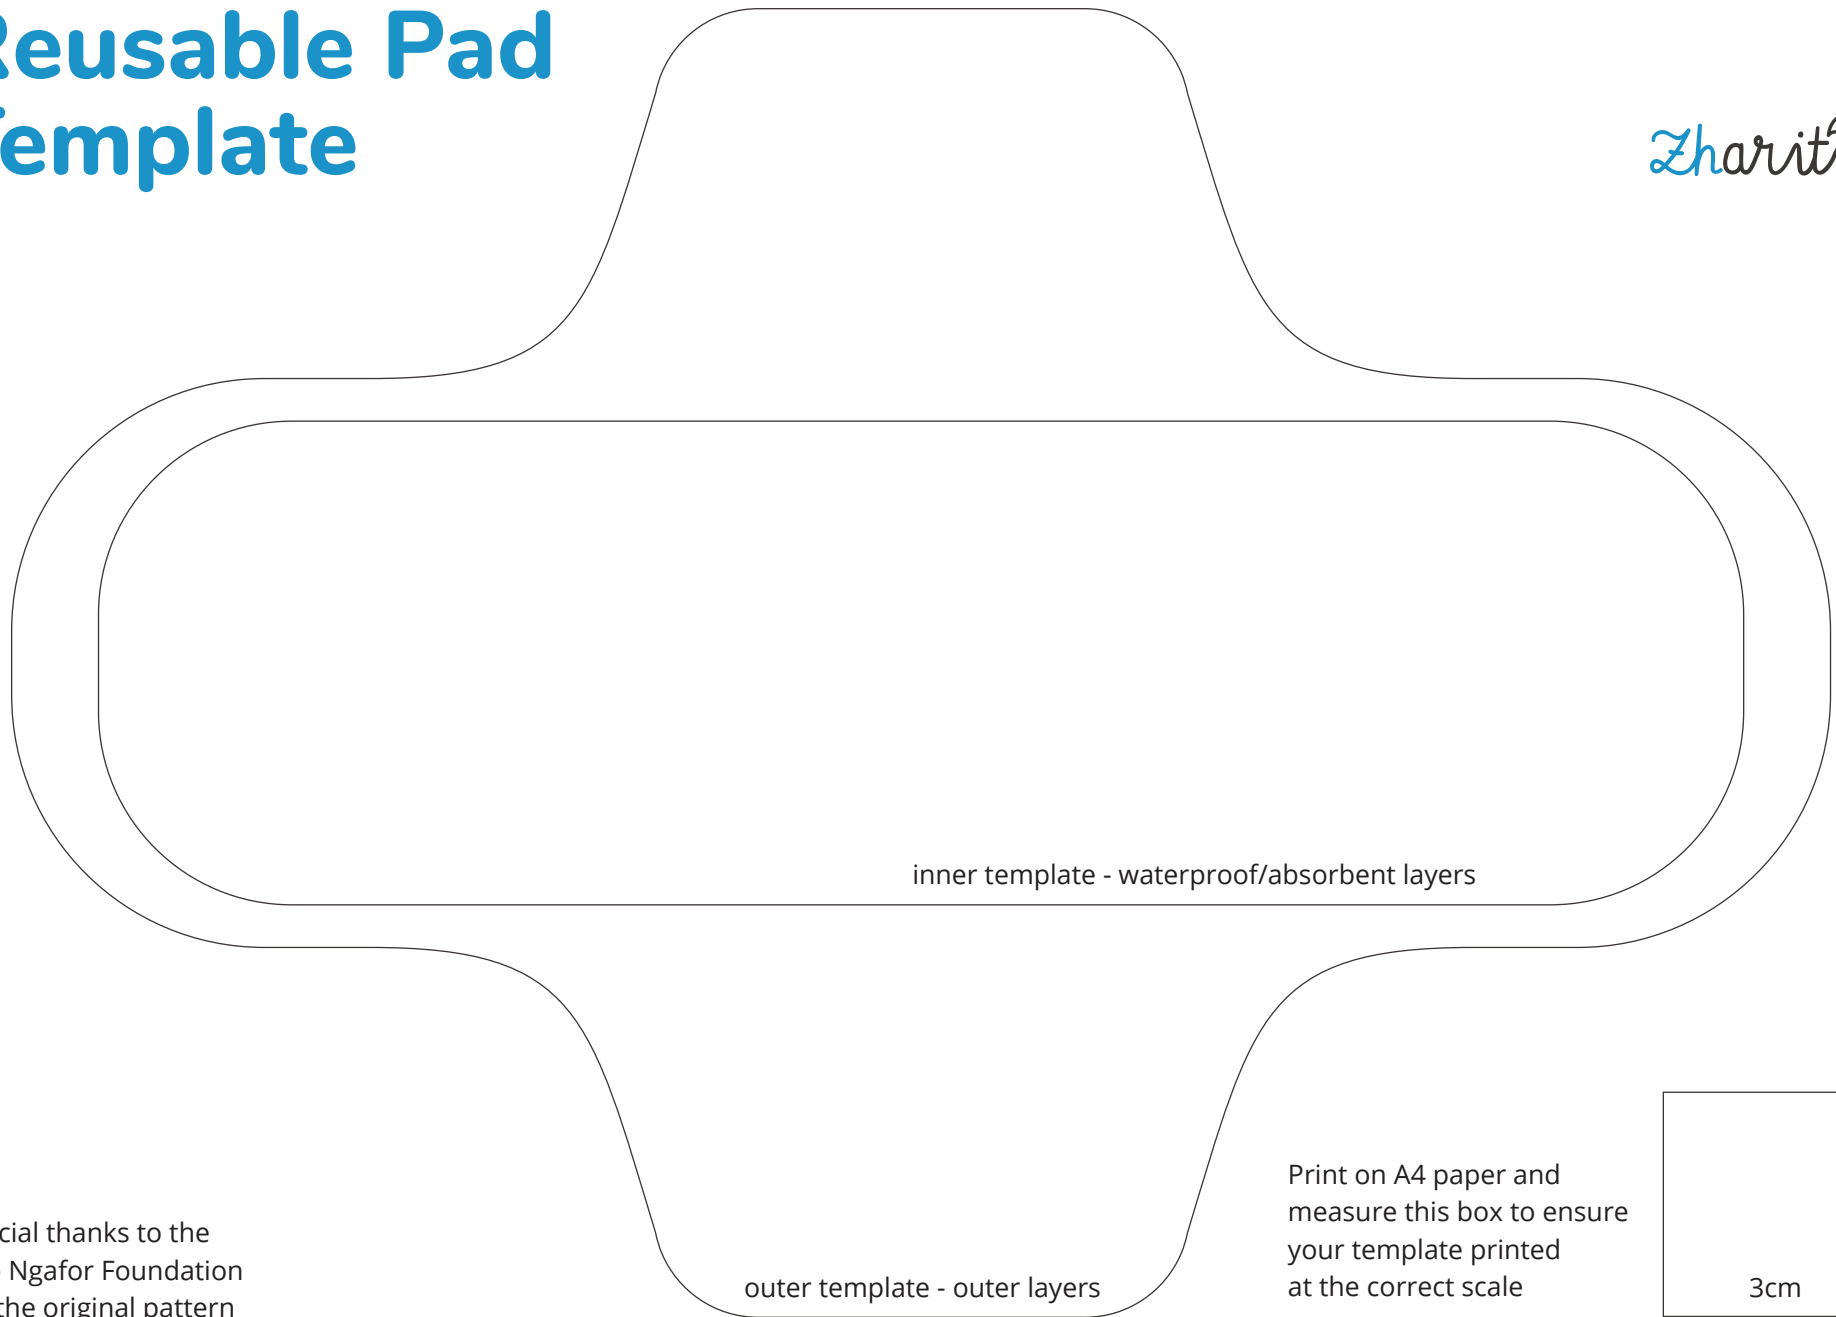

Reusable Pad Template

Special thanks to the
Cho Ngafor Foundation
for the original pattern

Print on A4 paper and
measure this box to ensure
your template printed
at the correct scale